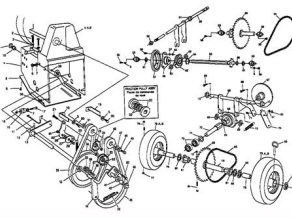

ENGINE CARBURETOR ASSEMBLY—524D, 826D, 828D, and 1032D (NON-CARB/EPA CERTIFIED)

92059

Group 15 Blower and Auger Drive Repair