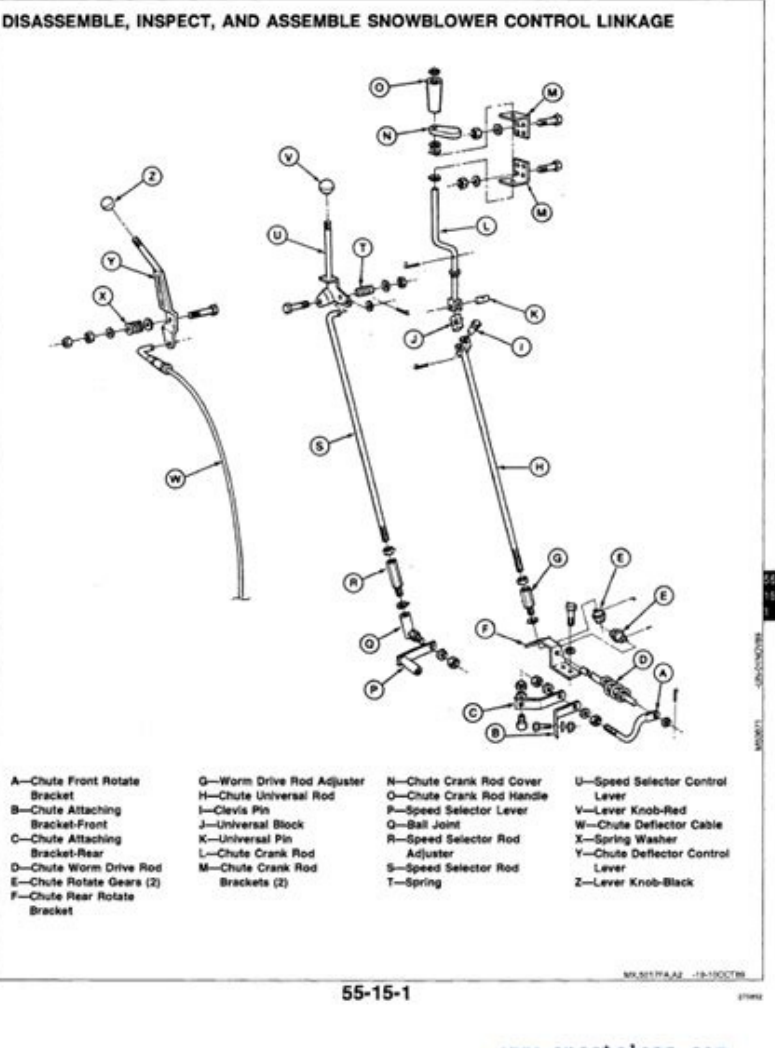

Group 15 Blower and Auger Drive Repair

John deere 828d snowblower parts diagram. Parts for john deere 828d snowblower. John deere 828d snowblower parts manual. John deere snowblower 828d manual.