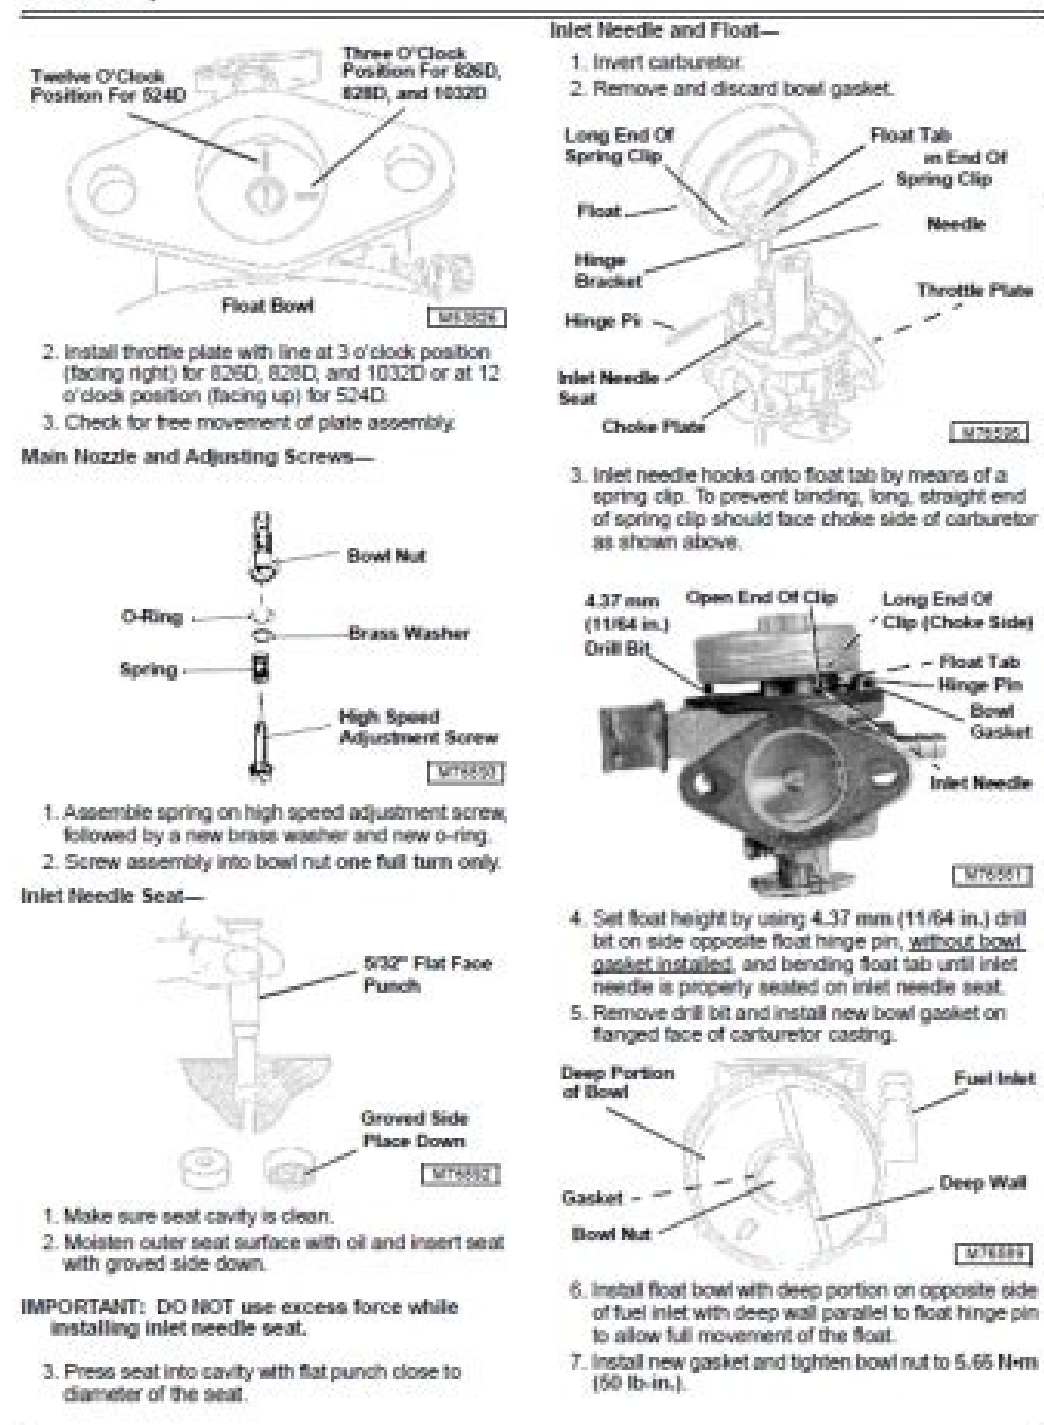

ENGINE CARBURETOR ASSEMBLY—524D, 826D, 828D, and 1032D (NON-CARB/EPA CERTIFIED)

92059