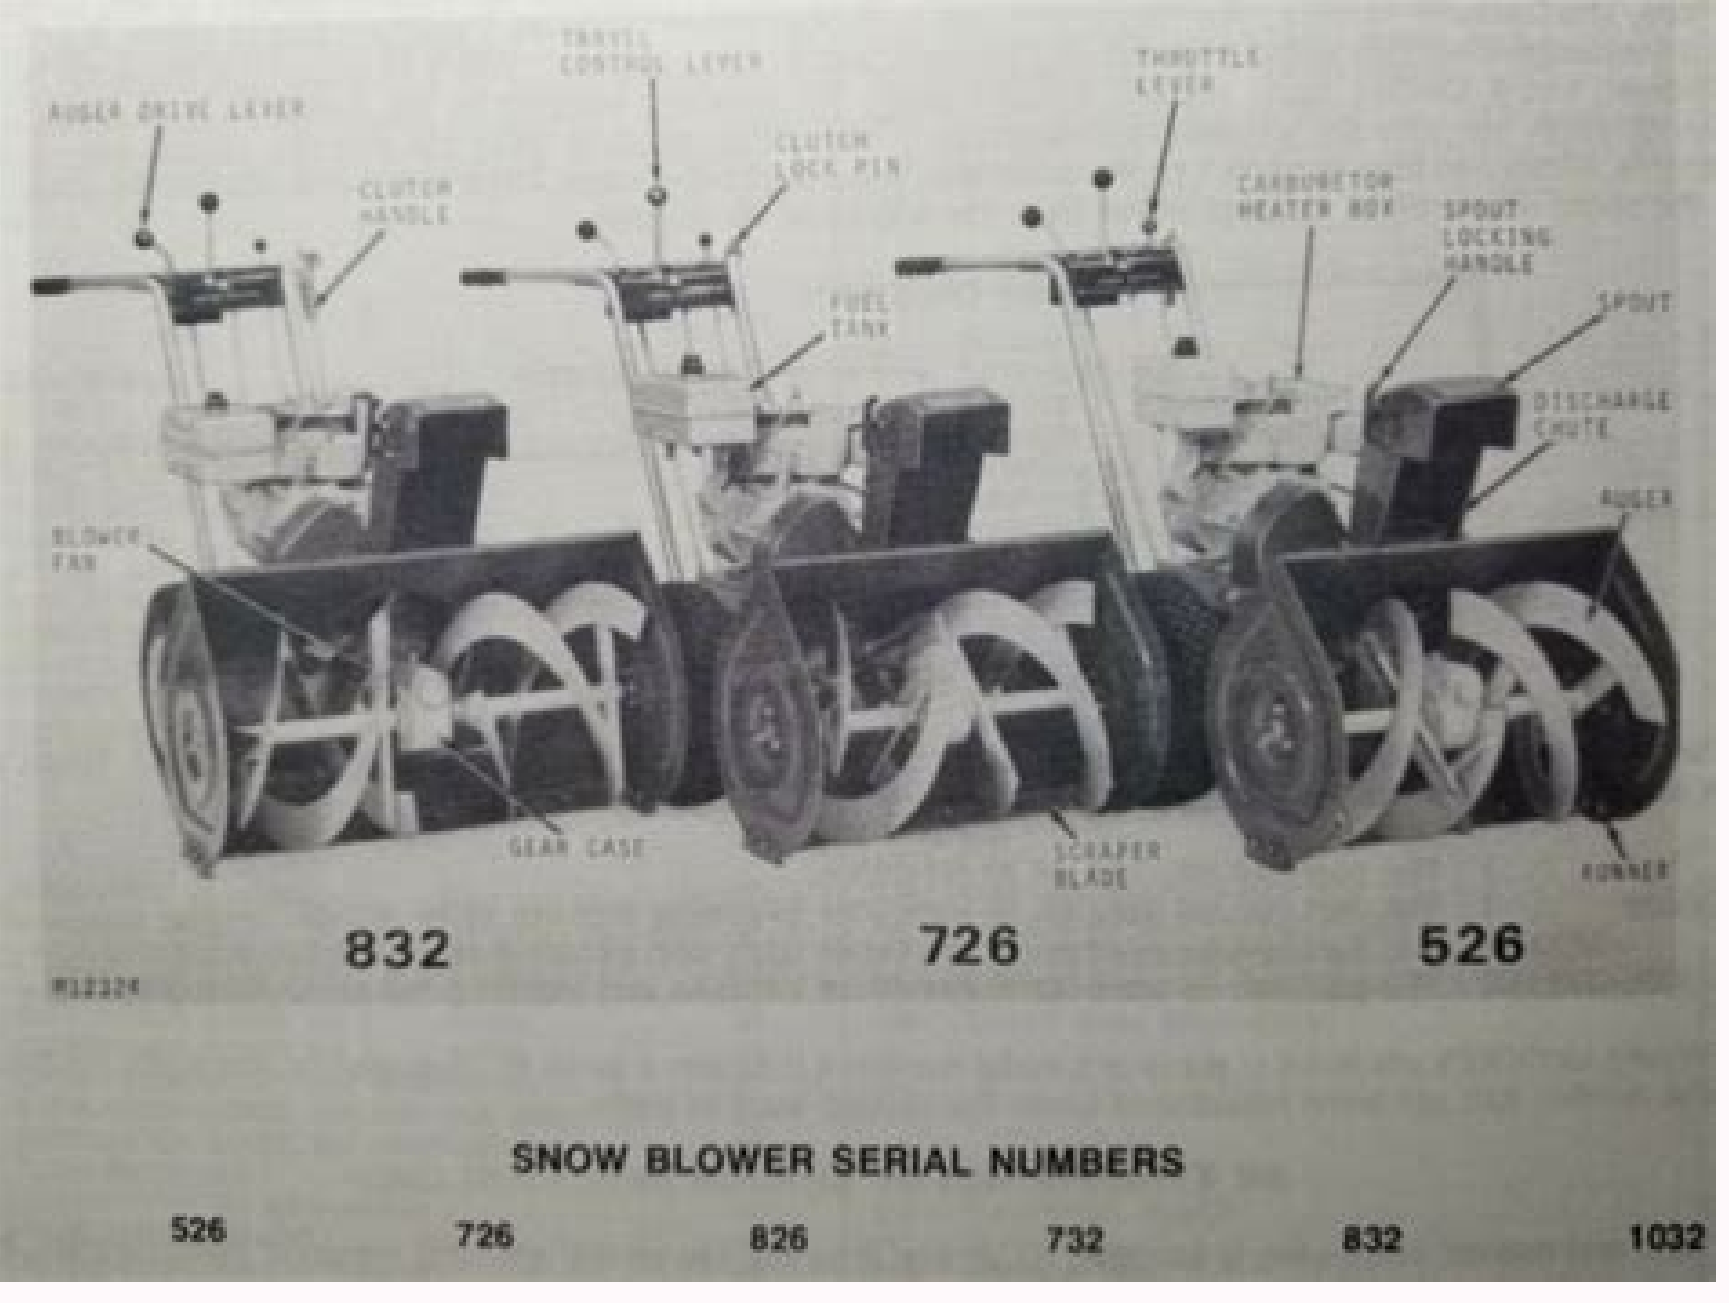

Group 15 Blower and Auger Drive Repair

John deere 828d snowblower parts diagram. Parts for john deere 828d snowblower. John deere 828d snowblower parts manual. John deere snowblower 828d manual.