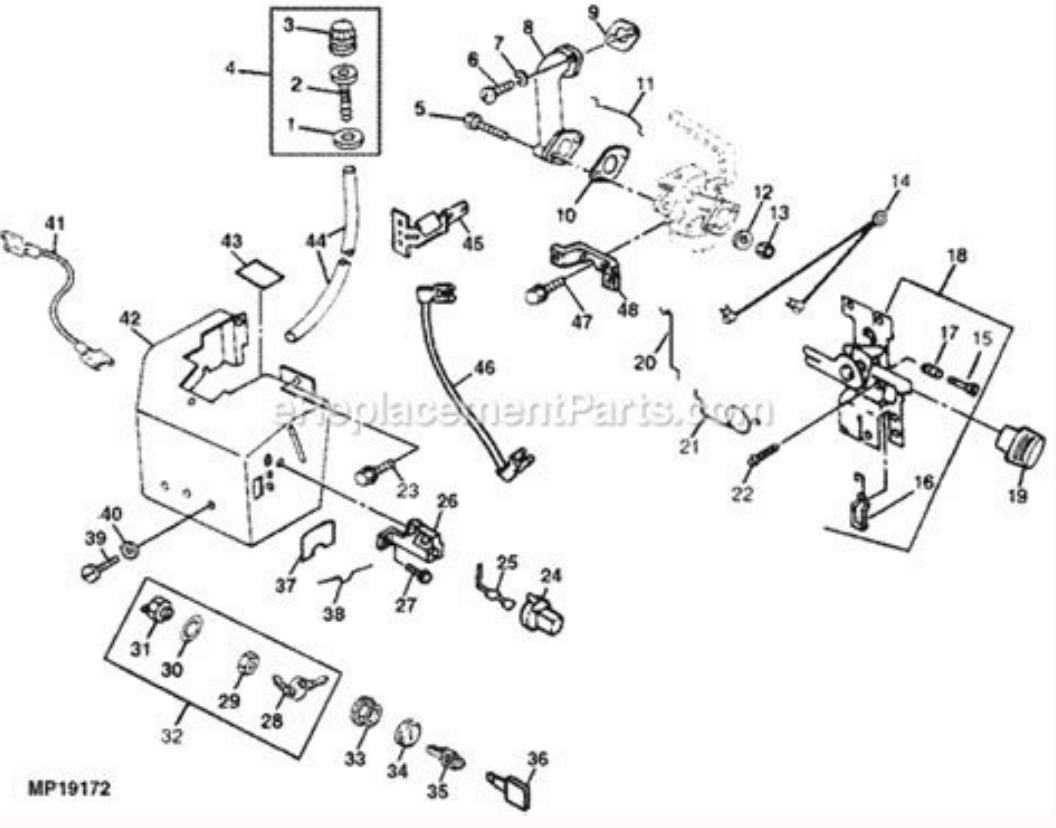

Group 15 Blower and Auger Drive Repair

John deere 828d snowblower parts diagram. Parts for john deere 828d snowblower. John deere 828d snowblower parts manual. John deere snowblower 828d manual.